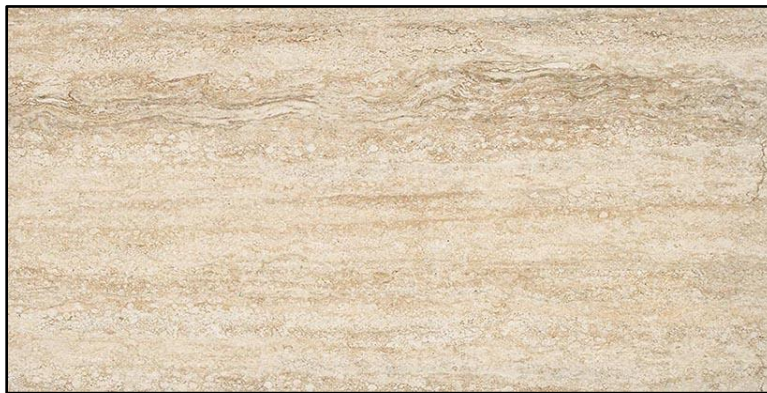

## Colors

Cappuccino

Ivory

Silver

## Sizes

12x24

1x2 Mosaic

2x2 Mosaic

12x24 Strip Mosaic

3x24 BN

CAPPUCCINO

IVORY