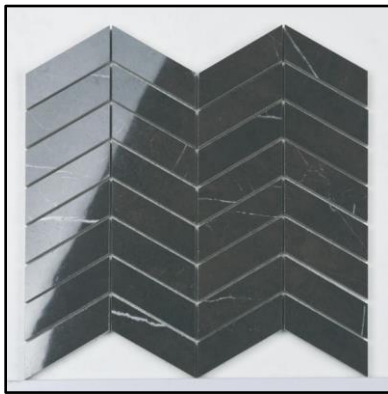

EUROMARMO

Colors

Breccia Grigia
Calacatta
Calacatta Gold
Crema Marfil
Pietra Grey
Statuario Venato
Travertine Silver

Sizes

12x12 Matte/Polished/Grip
12x24 Matte/Polished/Grip
24x24 Matte/Polished/Grip
24x36 Matte/Polished
12x10 Matte/PO Hexagon
3x12 Polished
3x6 Polished Mosaic
2-1/2x2-7/8 Hex PO Mos.
5x6 Hex Matte/PO Mosaic
Arrow Polished Mosaic
Diamondcube PO Mosaic
Herringbone Matte/PO
Hex Plus Mini Matte/PO
Sailing Polished Mosaic
Scallop Polished Mosaic
Wave Polished Mosaic

BRECCIA GRIGIA

CALACATTA

CALACATTA GOLD

CREMA MARFIL

PIETRA GREY

STATUARIO VENATO

TRAVERTINE SILVER

CALACATTA GOLD 12X10 HEXAGON

CALACATTA GOLD 5X6 HEXAGON

CALACATTA GOLD HEX PLUS MINI

CALACATTA GOLD HERRINGBONE

PIETRA GREY 3X12

PIETRA GREY 3X6

PIETRA GREY 12X10 HEXAGON

PIETRA GREY 5X6 HEXAGON

PIETRA GREY 2-1/2X2-7/8 HEXAGON

PIETRA GREY HEX MINI PLUS

PIETRA GREY HERRINGBONE

PIETRA GREY ARROW

PIETRA GREY WAVE

PIETRA GREY SAILING

PIETRA GREY DIAMONDCUBE

PIETRA GREY SCALLOP

STATUARIO VENATO 3X12