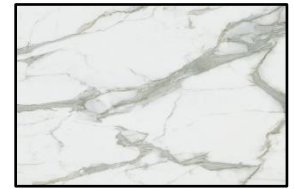

EUROMARMO

Colors

Breccia Grigia
Calacatta
Calacatta Gold
Crema Marfil
Pietra Grey
Statuario Venato
Travertine Silver

Sizes

12x12 Matte/Polished/Grip
12x24 Matte/Polished/Grip
24x24 Matte/Polished/Grip
24x36 Matte/Polished
12x10 Matte/PO Hexagon
3x12 Polished
3x6 Polished Mosaic
2-1/2x2-7/8 Hex PO Mos.
5x6 Hex Matte/PO Mosaic
Arrow Polished Mosaic
Diamondcube PO Mosaic
Herringbone Matte/PO
Hex Plus Mini Matte/PO
Sailing Polished Mosaic
Scallop Polished Mosaic
Wave Polished Mosaic

BRECCIA GRIGIA

CALACATTA

CALACATTA GOLD

CREMA MARFIL

PIETRA GREY

STATUARIO VENATO

TRAVERTINE SILVER

CALACATTA GOLD 12X10 HEXAGON

CALACATTA GOLD 5X6 HEXAGON

CALACATTA GOLD HEX PLUS MINI

CALACATTA GOLD HERRINGBONE

PIETRA GREY 3X12

PIETRA GREY 3X6

PIETRA GREY 12X10 HEXAGON

PIETRA GREY 5X6 HEXAGON

PIETRA GREY 2-1/2X2-7/8 HEXAGON