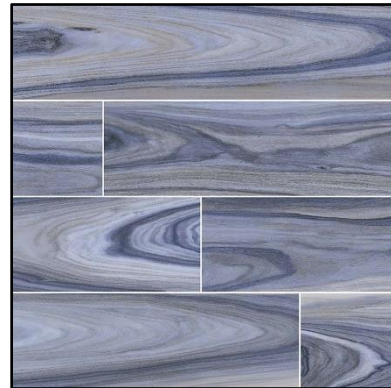

DELLANO

Colors

Deep Bark

Exotic Blue

Moss Gray

Sizes

8x48 PO

DEEP BARK

EXOTIC BLUE

MOSS GRAY

DEEP BARK

EXOTIC BLUE

MOSS GRAY